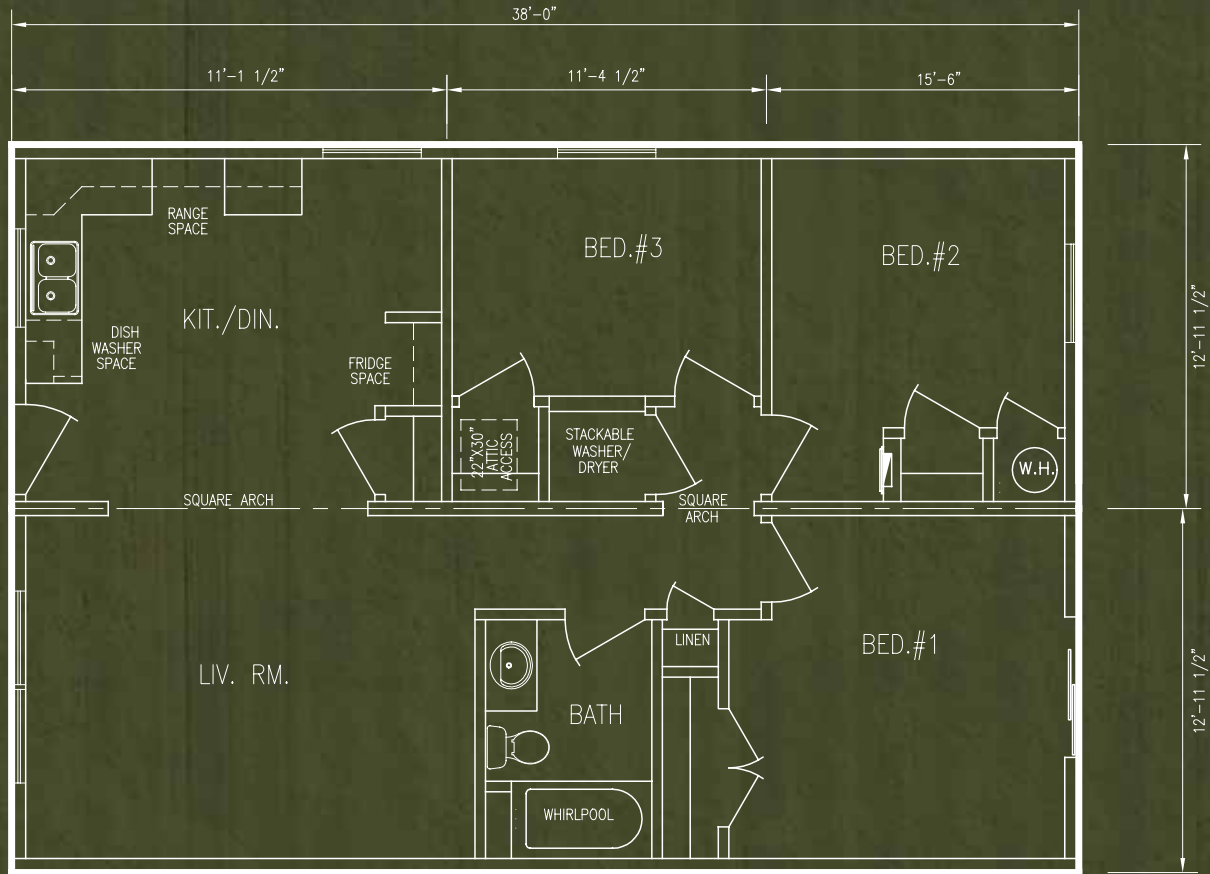

Willow Creek

The VICTORIA | Three Bedroom Bungalow – 988 sq ft

Choose your home site | Customize your home design | Move in

For more information:

info@willowcreekvillage.ca | willowcreekvillage.ca

The VICTORIA | Three Bedroom Bungalow – 988 sq ft

Plan Number: 1102

Features:

Eat-in Kitchen	11 x 13	Bedroom #3	11 x 9
Living Room	12 x 13	Bath with Jacuzzi	4 piece
Master Bedroom	15 x 12	Laundry	5 x 5
Bedroom #2	15 x 12		

988 sq ft

*All dimensions are approximate.