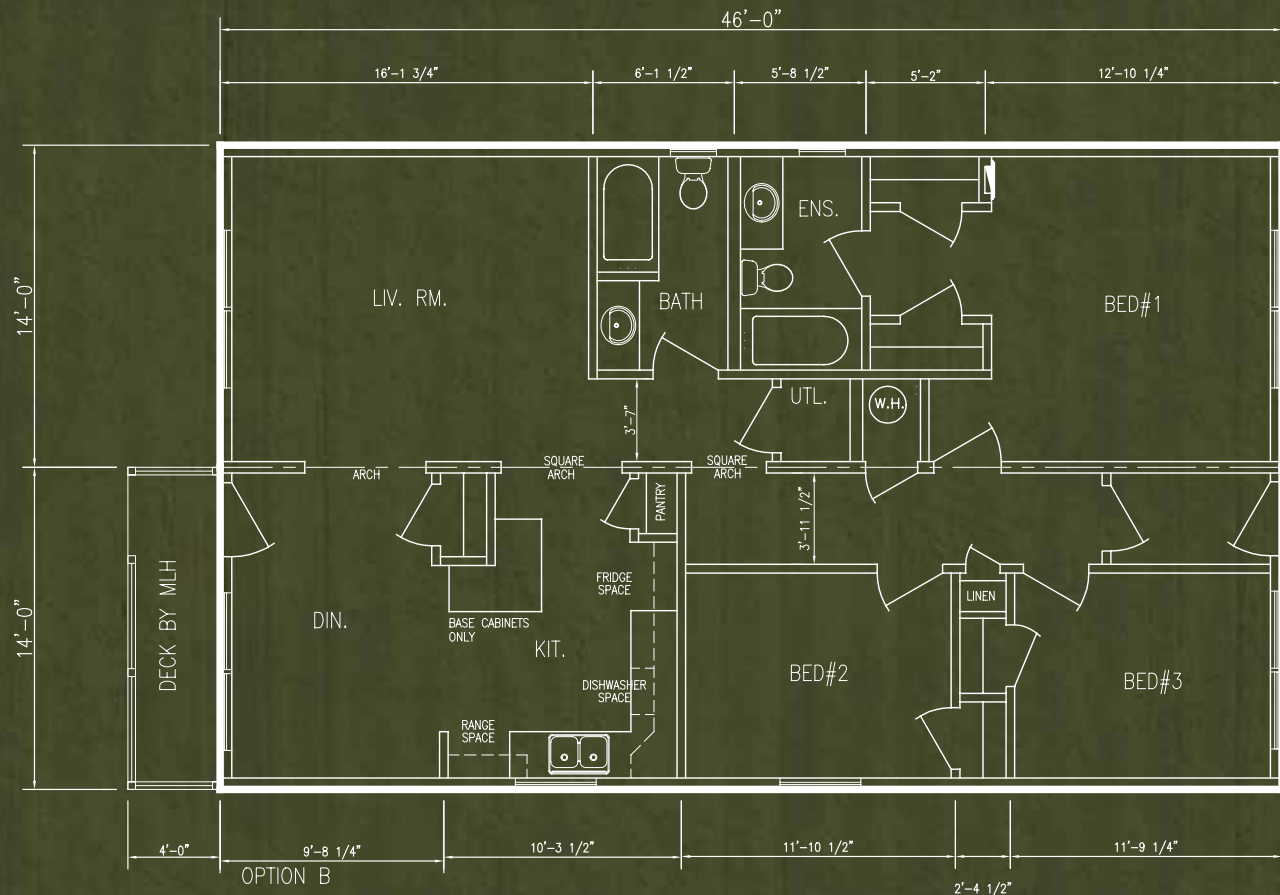

# Willow Creek

---

The RILEY | Three Bedroom, Master Ensuite with Walk-In Closet – 1288 sq ft

---

Choose your home site | Customize your home design | Move in

For more information:

[info@willowcreekvillage.ca](mailto:info@willowcreekvillage.ca) | [willowcreekvillage.ca](http://willowcreekvillage.ca)

The RILEY | Three Bedroom, Master Ensuite with Walk-In Closet – 1288 sq ft

Plan Number: 1106

Features:

Kitchen	10 x 14	Bedroom #2	11 x 9
Living Room	16 x 14	Bedroom #3	11 x 9
Dining Room	9 x 14	Bath	4 piece
Master Bedroom	12 x 14	Ensuite Bath	3 piece
		Laundry	5 x 5

1288 sq ft

\*All dimensions are approximate.