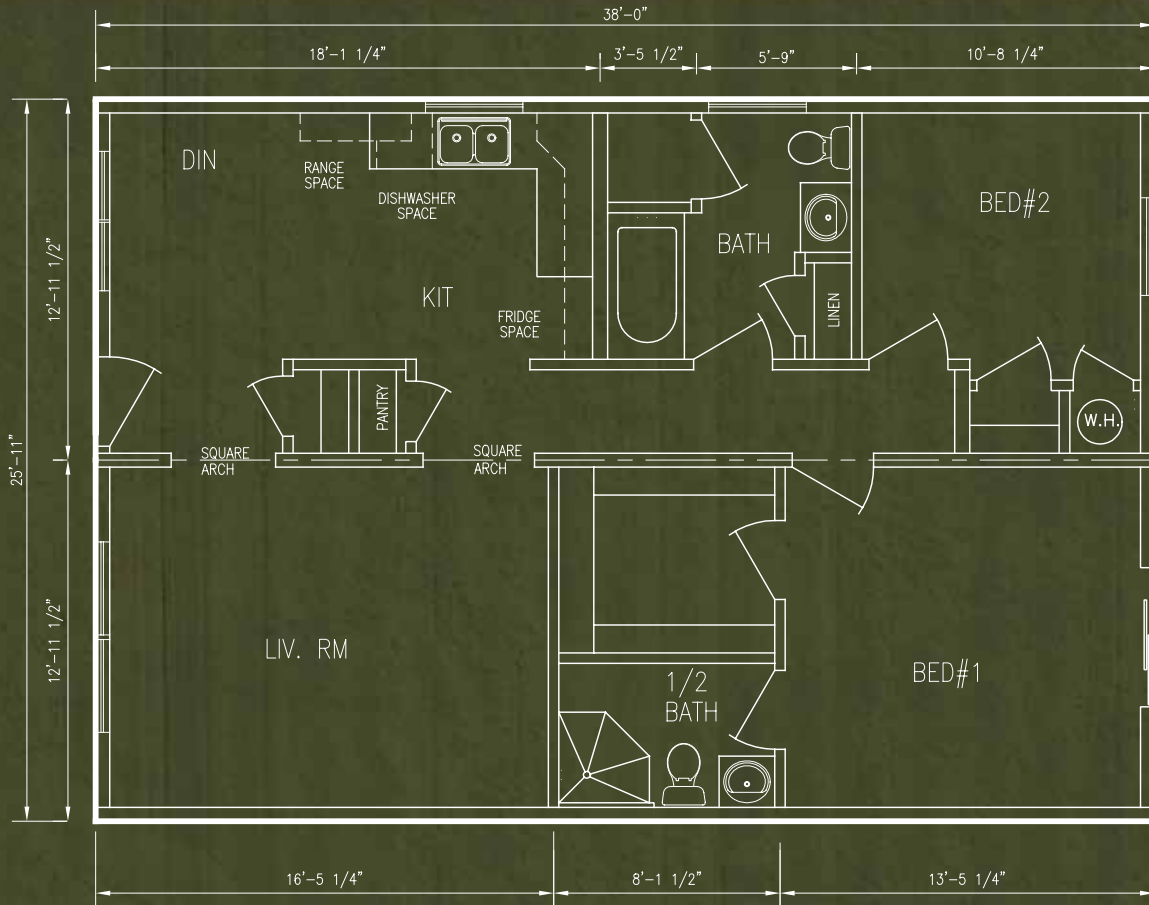

# Willow Creek

---

The KRISTEN | Two Bedroom, Master Ensuite with Walk-In Closet – 988 sq ft

---

Choose your home site | Customize your home design | Move in

For more information:

[info@willowcreekvillage.ca](mailto:info@willowcreekvillage.ca) | [willowcreekvillage.ca](http://willowcreekvillage.ca)

The KRISTEN | Two Bedroom, Master Ensuite with Walk-In Closet – 988 sq ft

Plan Number: 1103

Features:

Eat-in Kitchen	9 x 13	Bath	4 piece
Living Room	17 x 13	Ensuite Bath	3 piece
Master Bedroom	14 x 13	Laundry	5 x 5
Bedroom #2	11 x 9		

988 sq ft

\*All dimensions are approximate.