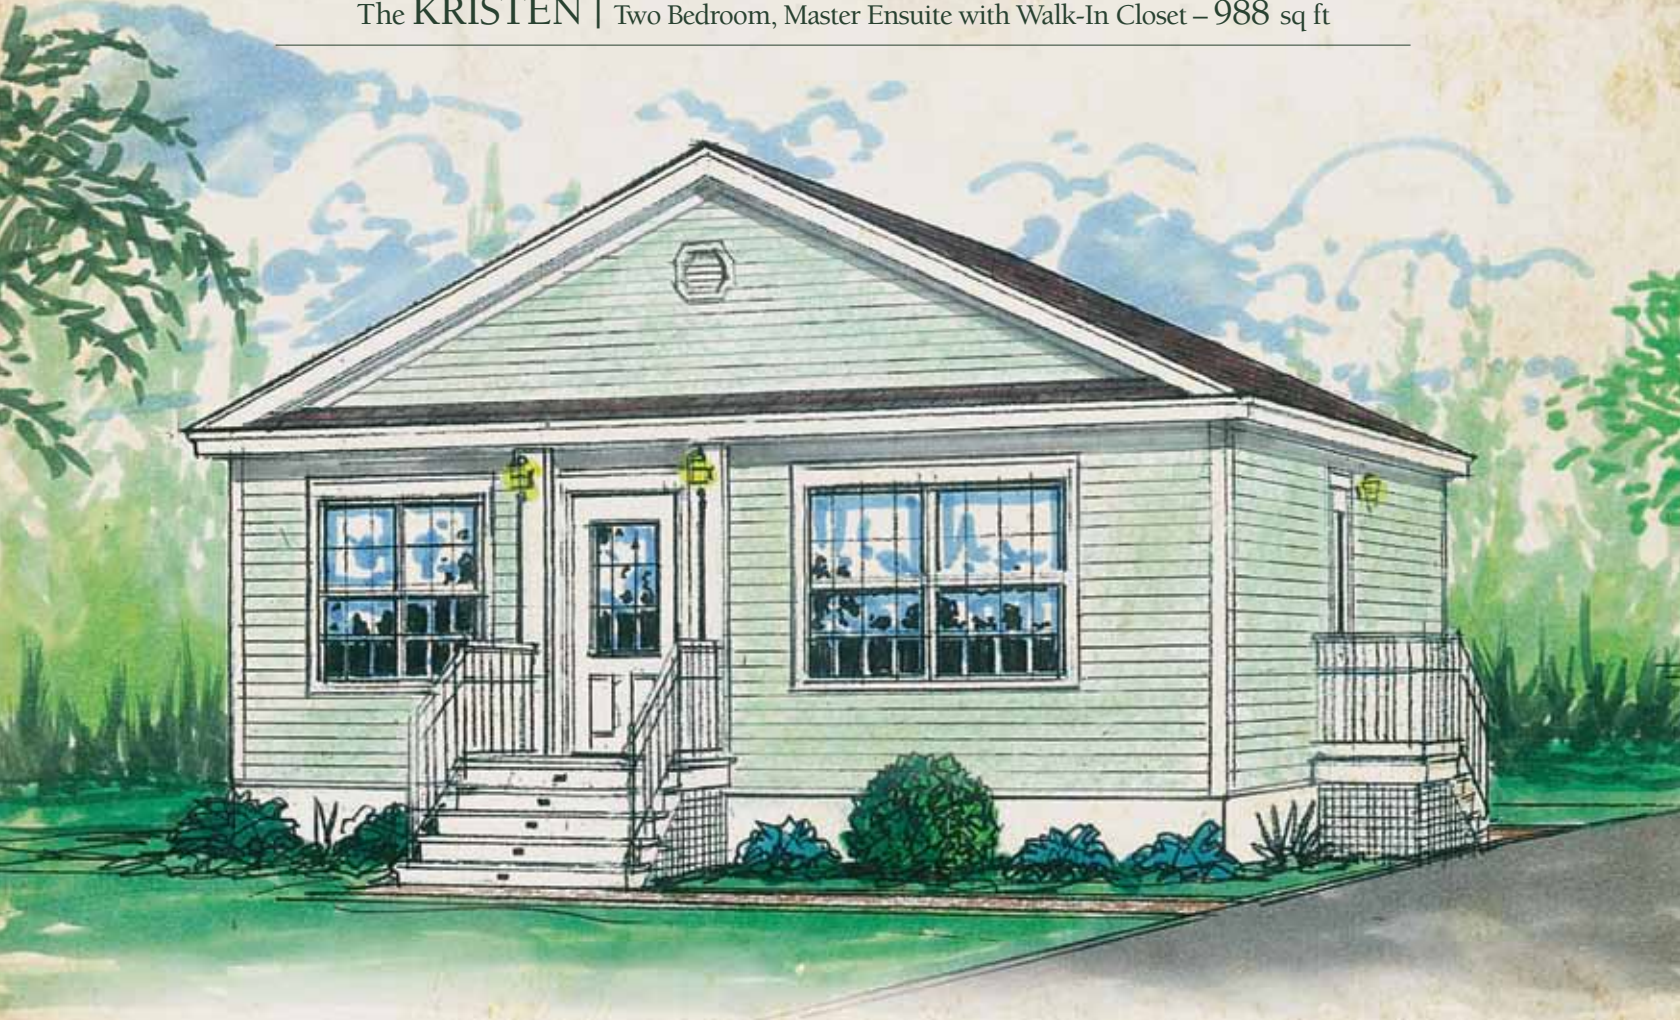

# Willow Creek

---

The KRISTEN | Two Bedroom, Master Ensuite with Walk-In Closet – 988 sq ft

---

Choose your home site | Customize your home design | Move in

For more information:

[info@willowcreekvillage.ca](mailto:info@willowcreekvillage.ca) | [willowcreekvillage.ca](http://willowcreekvillage.ca)

The KRISTEN | Two Bedroom, Master Ensuite with Walk-In Closet – 988 sq ft

Plan Number: 1103

Features:

Eat-in Kitchen	9 x 13	Bath	4 piece
Living Room	17 x 13	Ensuite Bath	3 piece
Master Bedroom	14 x 13	Laundry	5 x 5
Bedroom #2	11 x 9		

988 sq ft

\*All dimensions are approximate.