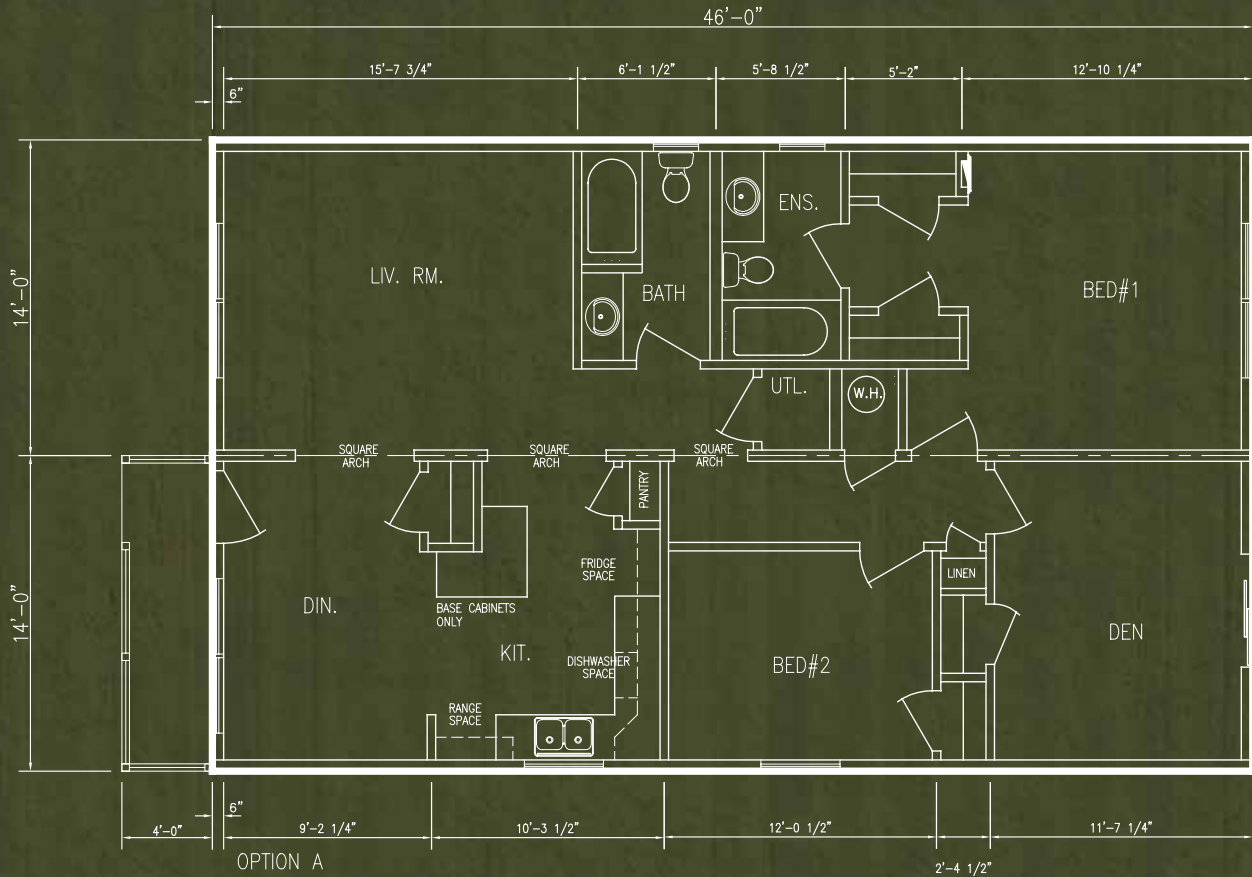

# Willow Creek

---

The GLENN | Three Bedroom, Master Ensuite with Walk-In Closet – 1288 sq ft

---

Choose your home site | Customize your home design | Move in

For more information:

[info@willowcreekvillage.ca](mailto:info@willowcreekvillage.ca) | [willowcreekvillage.ca](http://willowcreekvillage.ca)

The GLENN | Three Bedroom, Master Ensuite with Walk-In Closet – 1288 sq ft

Plan Number: 1106A

Features:

Eat-in Kitchen	11 x 14	Bath	4 piece
Living Room	15 x 13	Ensuite Bath	3 piece
Master Bedroom	13 x 13	Den	11 x 14
Bedroom #2	12 x 10	Dining Room	10 x 14
		Laundry	5 x 5

1288 sq ft

\*All dimensions are approximate.