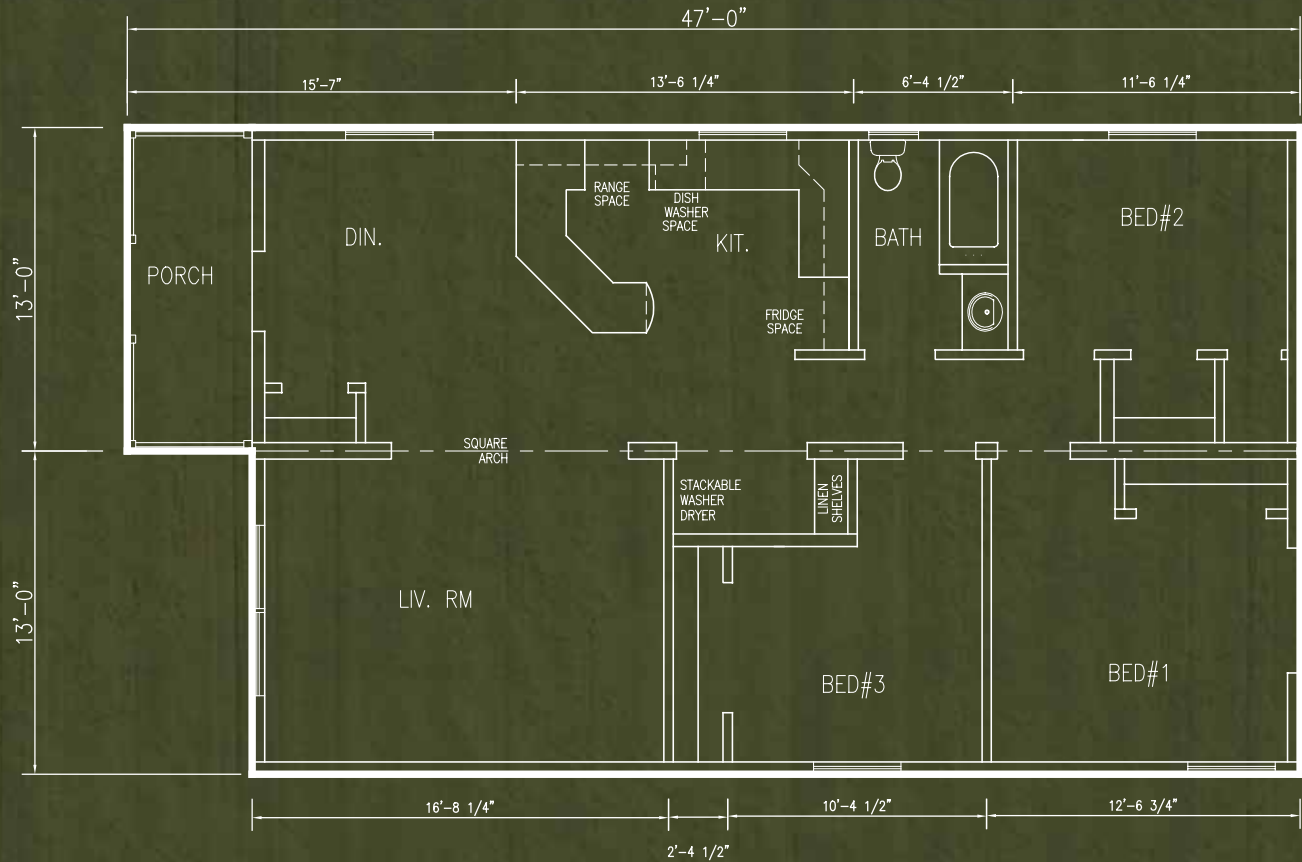

# Willow Creek

---

The ALEXANDER | Three Bedroom Bungalow – 1092 sq ft

---

Choose your home site | Customize your home design | Move in

For more information:

[info@willowcreekvillage.ca](mailto:info@willowcreekvillage.ca) | [willowcreekvillage.ca](http://willowcreekvillage.ca)

The ALEXANDER | Three Bedroom Bungalow – 1092 sq ft

Plan Number: 1104

Features:

Kitchen	13 x 12	Bedroom #2	11 x 9
Living Room	17 x 12	Bedroom #3	11 x 10
Dining Room	12 x 12	Bath	4 piece
Master Bedroom	12 x 13	Laundry	7 x 5

1092 sq ft

\*All dimensions are approximate.